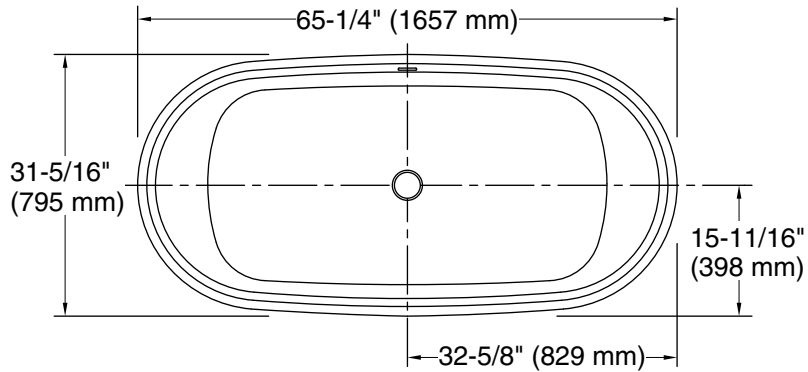

Ceric®

65-1/4" x 31-5/16" freestanding bath
K-25985

Features

- Freestanding design creates a striking focal point in your bathing area
- 17" (432 mm) depth offers a deep soaking experience
- Integral lumbar support
- Slotted overflow allows for deep soaking
- Center toe-tap drain color-matched to the bath

Color	Code	Description
-------	------	-------------

	0	White
---	---	-------

Technical Information

All product dimensions are nominal.

Installation:	Freestanding
Drain location:	Center
Basin area, bottom:	48-1/4" x 24-5/16" (1226 mm x 618 mm)
Basin area, top:	61-11/16" x 27-7/8" (1567 mm x 708 mm)
Weight:	135 lbs (61.2 kg)
Water depth:	17" (432 mm)
Water capacity:	88 gal (333.1 L)
Template:	Footprint, 1314997, not required, not included