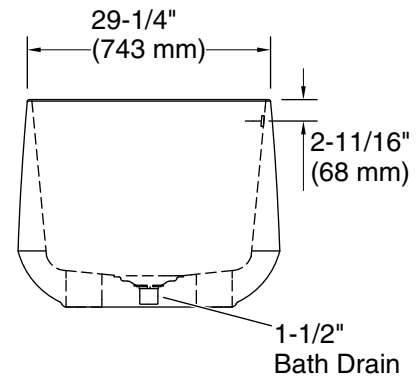

Ceric®

65-1/4" x 31-5/16" freestanding bath
K-25985

Features

- Freestanding design creates a striking focal point in your bathing area
- 17" (432 mm) depth offers a deep soaking experience
- Integral lumbar support
- Slotted overflow allows for deep soaking
- Center toe-tap drain color-matched to the bath

Color	Code	Description
-------	------	-------------

	0	White
---	---	-------

Technical Information

All product dimensions are nominal.

Installation:	Freestanding
Drain location:	Center
Basin area, bottom:	48-1/4" x 24-5/16" (1226 mm x 618 mm)
Basin area, top:	61-11/16" x 27-7/8" (1567 mm x 708 mm)
Weight:	135 lbs (61.2 kg)
Water depth:	17" (432 mm)
Water capacity:	88 gal (333.1 L)
Template:	Footprint, 1314997, not required, not included

Notes

Measure your actual product for rough-in details.

Install this product according to the installation instructions.

The hot water supply should be 70% of the capacity of the bath or greater. Installations will vary.