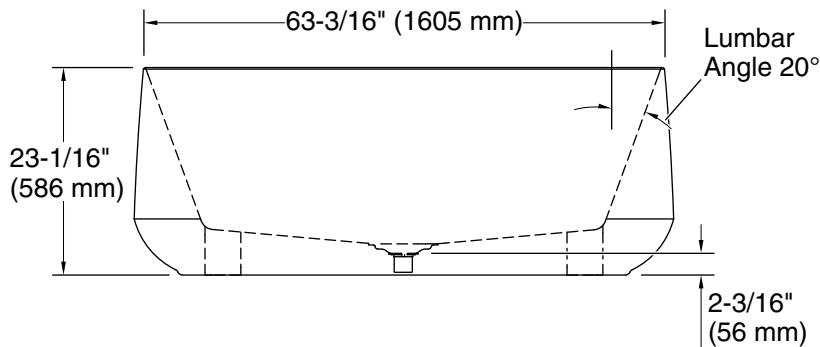

Ceric®

65-1/4" x 31-5/16" freestanding bath
K-25985

Features

- Freestanding design creates a striking focal point in your bathing area
- 17" (432 mm) depth offers a deep soaking experience
- Integral lumbar support
- Slotted overflow allows for deep soaking
- Center toe-tap drain color-matched to the bath

Color	Code	Description
-------	------	-------------

	0	White
---	---	-------

Technical Information

All product dimensions are nominal.

Installation:	Freestanding
Drain location:	Center
Basin area, bottom:	48-1/4" x 24-5/16" (1226 mm x 618 mm)
Basin area, top:	61-11/16" x 27-7/8" (1567 mm x 708 mm)
Weight:	135 lbs (61.2 kg)
Water depth:	17" (432 mm)
Water capacity:	88 gal (333.1 L)
Template:	Footprint, 1314997, not required, not included